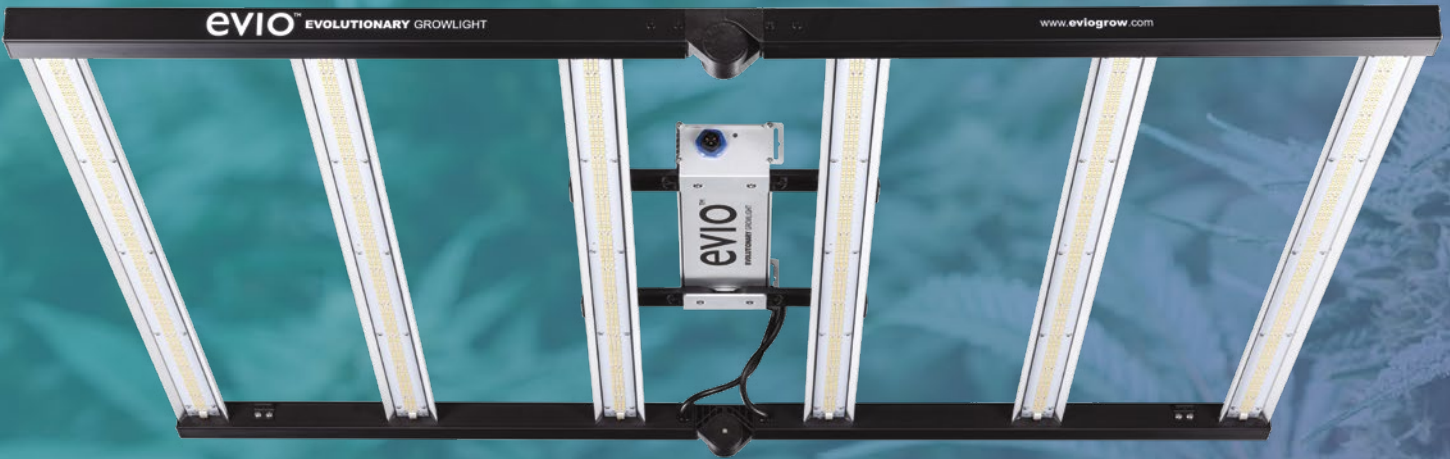

evio™

EVOLUTIONARY GROWLIGHT

Performance Data

Catalog No.	Input Power	PPF (Nominal)	PPE (Nominal)	HID Replacement	Max. Amps. per Voltage			
					120V	208V	240V	277V
AGX-6L-320-850-IFC	320W	850 $\mu\text{mol/s}$	2.66 $\mu\text{mol/J}$	630W MH	2.67A	1.54A	1.33A	1.16A
AGX-6L-630-1700-IFC	630W	1700 $\mu\text{mol/s}$	2.70 $\mu\text{mol/J}$	1000W HPS	5.25A	3.03A	2.63A	2.27A
AGX-6L-630X-1900-IFC	630W	1900 $\mu\text{mol/s}$	3.02 $\mu\text{mol/J}$	1000W HPS	5.25A	3.03A	2.63A	2.27A