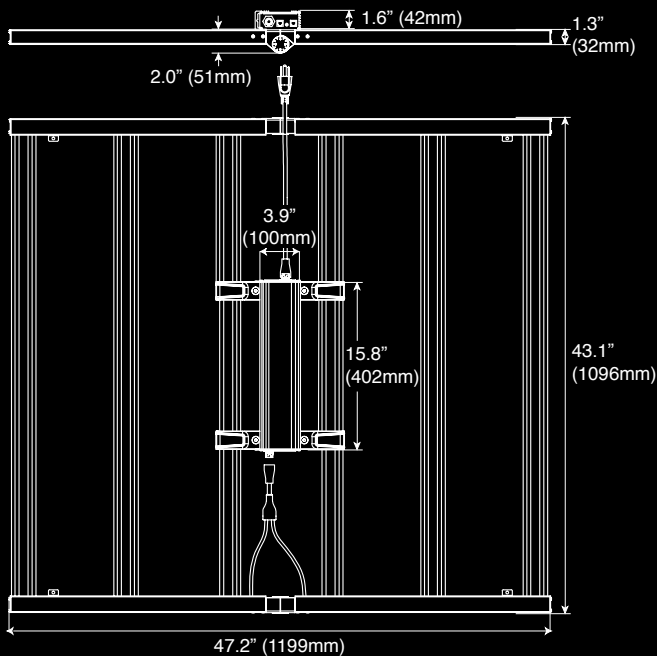

## Performance Summary

AC Input Voltage	120V-277V
AC Input Power	320W, 630W
Light Source	LED
Spectrum	Indoor Full-Cycle
Nominal Beam Angle	120 Deg.
Mounting Height	6"-15" Above Canopy
Coverage	1 fixture per 4' x 4' area
Dimming	0-10V Continuous (10-100%)
Operating Temp.	-40°C to 50°C
THD	< 20%
Life Rating	75,000 hours
Certifications	ETL, DLC Hort.
Warranty	5 Years
Ingress Protection	Wet Location

## PPFD Distribution - 12" Height from Canopy

Model No.: AGX-6L-320-850-IFC										
24"	351				352					353
18"		465			439				472	
12"			572		564		579			
6"				622	617	616				
0"	603	592	617	623	624	627	625	603	617	
6"				595	599	611				
12"			555		557		557			
18"		457			420				462	
24"	351				351					355
	24"	18"	12"	6"	0"	6"	12"	18"	24"	

## Product Dimensions

Model No.: AGX-6L-630X-1900-IFC										
24"	716				736					718
18"		938			950				935	
12"			1184		1195		1184			
6"				1347	1355	1349				
0"	1297	1281	1327	1361	1407	1371	1333	1284	1298	
6"				1344	1346	1342				
12"			1174		1194		1181			
18"		926			884				925	
24"	706				724					704
	24"	18"	12"	6"	0"	6"	12"	18"	24"	