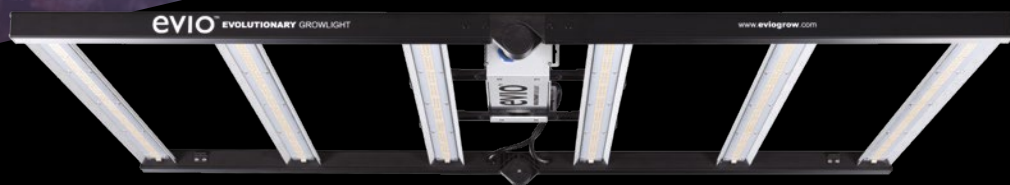

# evio™

EVOLUTIONARY GROWLIGHT

AGX™ Series

LED Grow Light - Full Cycle Cannabis Cultivation

## DESCRIPTION

The Evio AGX Series is a full-cycle top-lighting solution for commercial cannabis cultivation, with variable light intensities to use from vegetative growth to bloom.